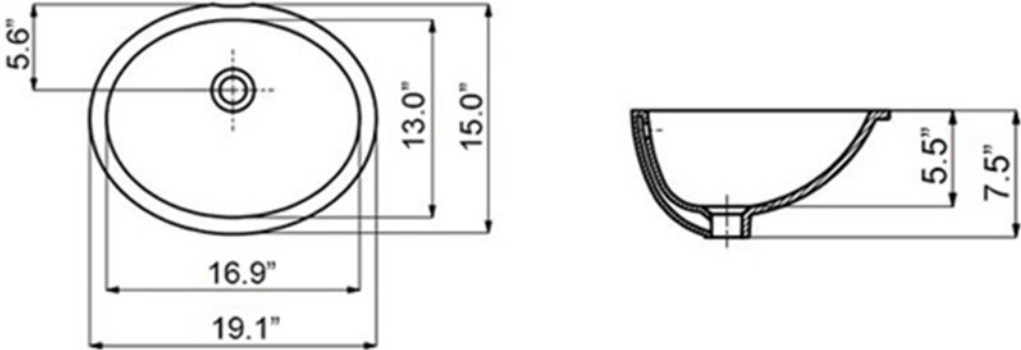

<b>Collection</b> Under	<b>Model  </b> Under TP 211	Dimensions Metric <i>1 inch = 2.54 cm</i> <i>1 inch = 25.4 mm</i>	 1051 Lea Drive - Collegeville, PA 19426 Tel. 215 513 9400 - Fax 610 831 0215 <a href="http://www.ws bathcollections.com">www.ws bathcollections.com</a> - <a href="mailto:info@ws bathcollectins.com">info@ws bathcollectins.com</a>
----------------------------	--------------------------------	---	---

# Product Specs Sheets

**Collection**  
Under

**Model** |  
Under TP 211

Dimensions Metric  
1 inch = 2.54 cm  
1 inch = 25.4 mm

**WS**®  
**BATH**  
**COLLECTIONS**

1051 Lea Drive - Collegeville, PA 19426  
Tel. 215 513 9400 - Fax 610 831 0215  
[www.ws bathcollections.com](http://www.ws bathcollections.com) - [info@ws bathcollectins.com](mailto:info@ws bathcollectins.com)

### Vessel/ countertop installation

Silicone (*optional*)

Collection  
Under

Model |  
Under TP 211

Dimensions Metric  
*1 inch = 2.54 cm*  
*1 inch = 25.4 mm*

**WS**®  
**BATH**  
**COLLECTIONS**  
1051 Lea Drive - Collegeville, PA 19426