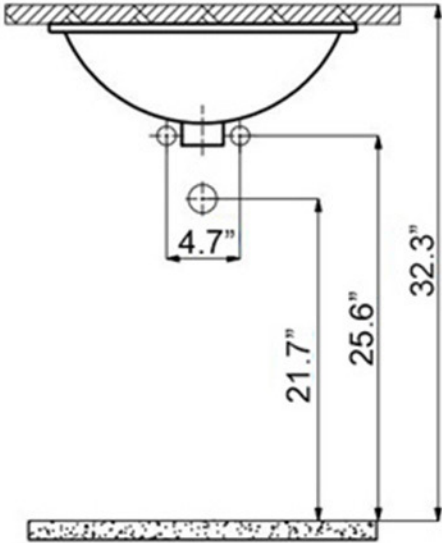

<b>Collection</b> Under	<b>Model  </b> Under TP 211	Dimensions Metric <i>1 inch = 2.54 cm</i> <i>1 inch = 25.4 mm</i>	 1051 Lea Drive - Collegeville, PA 19426 Tel. 215 513 9400 - Fax 610 831 0215 <a href="http://www.ws bathcollections.com">www.ws bathcollections.com</a> - <a href="mailto:info@ws bathcollectins.com">info@ws bathcollectins.com</a>
----------------------------	--------------------------------	---	---

# Product Specs Sheets

**Collection**  
Under

**Model** |  
Under TP 211

Dimensions Metric  
1 inch = 2.54 cm  
1 inch = 25.4 mm

**WS**®  
**BATH**  
**COLLECTIONS**

1051 Lea Drive - Collegeville, PA 19426  
Tel. 215 513 9400 - Fax 610 831 0215  
[www.ws bathcollections.com](http://www.ws bathcollections.com) - [info@ws bathcollectins.com](mailto:info@ws bathcollectins.com)

### Vessel/ countertop installation

Silicone (*optional*)

Collection  
Under

Model |  
Under TP 211

Dimensions Metric  
*1 inch = 2.54 cm*  
*1 inch = 25.4 mm*

**WS**®  
**BATH**  
**COLLECTIONS**  
1051 Lea Drive - Collegeville, PA 19426